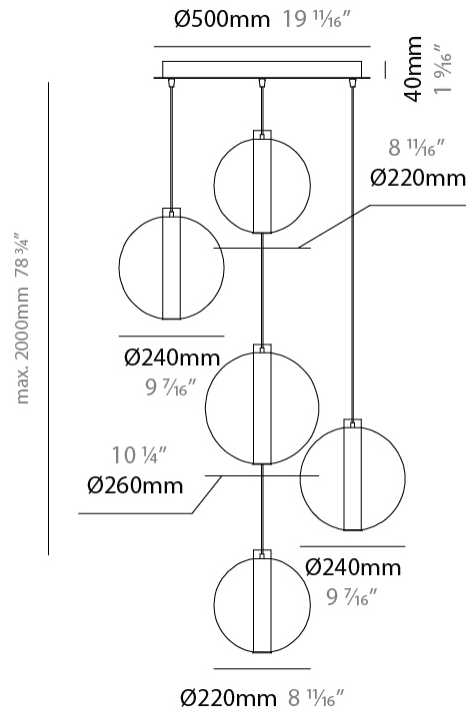

OSCURA MAX - 5 LIGHT CLUSTER SUSPENSION

D141228-30K-MBK-AMB-BRZ-RUB-SKB-SMK

base number _____ Color _____ Finish _____
Temperature Options Finish Options

1. To build a product code in our configurator select the specify button on the base model # product page
2. To build a manual product code on this datasheet choose from the options listed below in blue font and add the suffix to the base model #

GENERAL

Series: Oscura Max
Subseries: Oscura Max - 5 Light Cluster
Brand: Cangini & Tucci
Division: Design
Mounting Type: Suspension
Mounting Location: Ceiling
Subcategory: Pendant

PHYSICAL

Shape: Round
Diameter (mm): 560
Diameter (in): 22 ⁷/₁₆
Height (mm): 560
Height (in): 22 ⁷/₁₆
Max. Overall Height (mm): 2560
Max. Overall Height (in): 100 ¹³/₁₆
Light Distribution: Omnidirectional
Weight (kg): 8.555
Weight (lbs): 18.86
Accent Finish: PSS
Fixture Material: Glass / Metal
Cable Details: 2,000mm Transparent cable

ELECTRICAL

Lamp Type: LED (Zhaga Standard)
Input Wattage (W): 39
Total Output Wattage (W): 30
Dimming: Non-Dimmable
Driver Included: Yes
Driver Location: Integrated
Input Voltage (V): 120 - 277
Constant Current (MA): 500mA
Upon Request: Non-Dimming / Phase Dimming (120Vac only) / 0-10V Dimming

LED

Number of LEDs: 5
Color Temperature (°K): 3000
Max. Delivered Lumen (lm): 4330
CRI: >90 CRI

OPTICAL

RATINGS AND CERTIFICATIONS

Certified By: Certified for North American Standards
IP rating: IP20