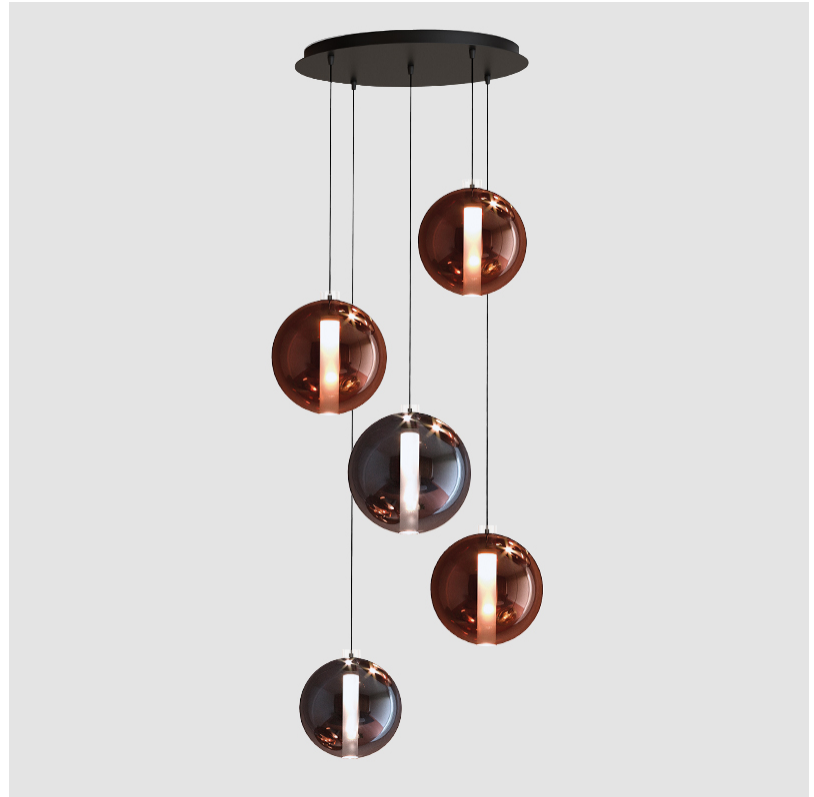

1. To build a product code in our configurator select the specify button on the base model # product page
2. To build a manual product code on this datasheet choose from the options listed below in blue font and add the suffix to the base model #

GENERAL

Series: Oscura Max
Subseries: Oscura Max - 5 Light Cluster
Brand: Cangini & Tucci
Division: Design
Mounting Type: Suspension
Mounting Location: Ceiling
Subcategory: Pendant

PHYSICAL

Shape: Round
Diameter (mm): 560
Diameter (in): 22 1/16
Height (mm): 560
Height (in): 22 1/16
Max. Overall Height (mm): 2560
Max. Overall Height (in): 100 13/16
Light Distribution: Omnidirectional
Weight (kg): 8.555
Weight (lbs): 18.86
Fixture Finish: AMB / BLK / BRZ / GLD / GRN / PNK / RGD / RUB / SKB / SMK / STE / TOB / TRA
Holder Finish: CHR / WHI / BLK / BCR
Accent Finish: PSS
Fixture Material: Glass / Metal
Cable Details: 2,000mm Transparent cable

ELECTRICAL

Number of Lamps: 5
Lamp Type: LED (Zhaga Standard)
Input Wattage (W): 39
Total Output Wattage (W): 30
Dimming: Non-Dimmable
Driver Included: Yes
Driver Location: Integrated
Input Voltage (V): 120 - 277
Constant Current (MA): 500mA
Upon Request: Non-Dimming / Phase Dimming (120Vac only) / 0-10V Dimming

LED

Number of LEDs: 5
Color Temperature (°K): 2700 / 3000
Max. Delivered Lumen (lm): 4330
CRI: >90 CRI

OPTICAL

RATINGS AND CERTIFICATIONS

Certified By: Certified for North American Standards
IP rating: IP20