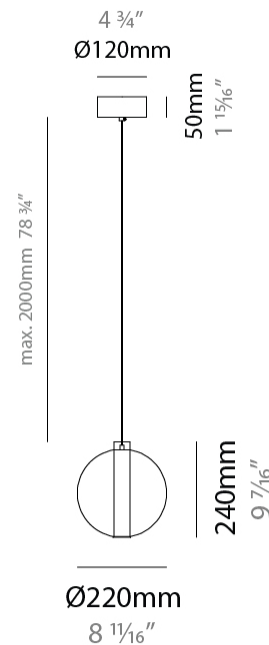

D141224-

base number	Color Temperature	Finish Options	Finish Options

1. To build a product code in our configurator select the specify button on the base model # product page
2. To build a manual product code on this datasheet choose from the options listed below in blue font and add the suffix to the base model #

GENERAL

Series: Oscura Max
Subseries: Oscura Max - Monopoint
Brand: Cangini & Tucci
Division: Design
Mounting Type: Suspension
Mounting Location: Ceiling
Subcategory: Pendant

PHYSICAL

Shape: Round
Diameter (mm): 220
Diameter (in): 8 11/16
Height (mm): 240
Height (in): 9 7/16
Max. Overall Height (mm): 2240
Max. Overall Height (in): 88 3/16
Light Distribution: Omnidirectional
Weight (kg): 0.855
Weight (lbs): 1.88
Fixture Finish: AMB / BLK / BRZ / GLD / GRN / PNK / RGD / RUB / SKB / SMK / STE / TOB / TRA
Holder Finish: CHR / WHI / BLK / BCR
Fixture Material: Glass / Metal
Cable Details: 2,000mm Transparent cable

ELECTRICAL

Lamp Type: LED (Zhaga Standard)
Input Wattage (W): 7.8
Total Output Wattage (W): 6
Dimming: Non-Dimmable
Driver Included: Yes
Driver Location: Integrated
Input Voltage (V): 120 - 277
Constant Current (MA): 500mA
Upon Request: Non-Dimming / Phase Dimming (120Vac only) / 0-10V Dimming

LED

Color Temperature (°K): 2700 / 3000
Max. Delivered Lumen (lm): 866
CRI: >90 CRI

OPTICAL

RATINGS AND CERTIFICATIONS

Certified By: Certified for North American Standards
IP rating: IP20