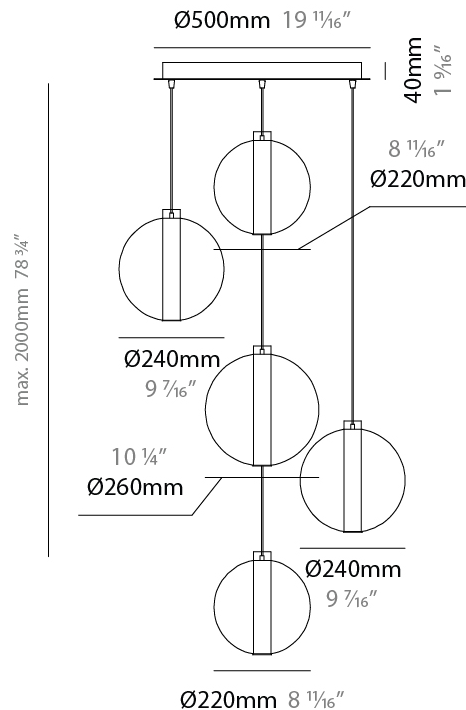

D141228-30K-BCR-TRA-TRA-TRA-SMK-SMK

base number _____ Color _____ Finish _____
Temperature _____ Options _____ Finish _____
Options _____

1. To build a product code in our configurator select the specify button on the base model # product page
2. To build a manual product code on this datasheet choose from the options listed below in blue font and add the suffix to the base model #

GENERAL

Series: Oscura Max
Subseries: Oscura Max - 5 Light Cluster
Brand: Cangini & Tucci
Division: Design
Mounting Type: Suspension
Mounting Location: Ceiling
Subcategory: Pendant

PHYSICAL

Shape: Round
Diameter (mm): 560
Diameter (in): 22 ⁷/₁₆
Height (mm): 560
Height (in): 22 ⁷/₁₆
Max. Overall Height (mm): 2560
Max. Overall Height (in): 100 ¹³/₁₆
Light Distribution: Omnidirectional
Weight (kg): 8.555
Weight (lbs): 18.86
Accent Finish: PSS
Fixture Material: Glass / Metal
Cable Details: 2,000mm Transparent cable

ELECTRICAL

Lamp Type: LED (Zhaga Standard)
Input Wattage (W): 39
Total Output Wattage (W): 30
Dimming: Non-Dimmable
Driver Included: Yes
Driver Location: Integrated
Input Voltage (V): 120 - 277
Constant Current (MA): 500mA
Upon Request: Non-Dimming / Phase Dimming (120Vac only) / 0-10V Dimming

LED

Number of LEDs: 5
Color Temperature (°K): 3000
Max. Delivered Lumen (lm): 4330
CRI: >90 CRI

OPTICAL

RATINGS AND CERTIFICATIONS

Certified By: Certified for North American Standards
IP rating: IP20