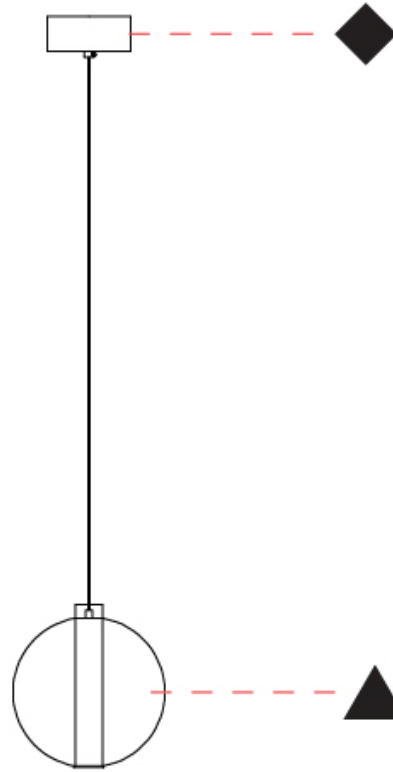

OSCURA MAX - MONOPOINT SUSPENSION

D141224-

PROJECT

TYPE

SPECIFIER

QUANTITY

DATE

D