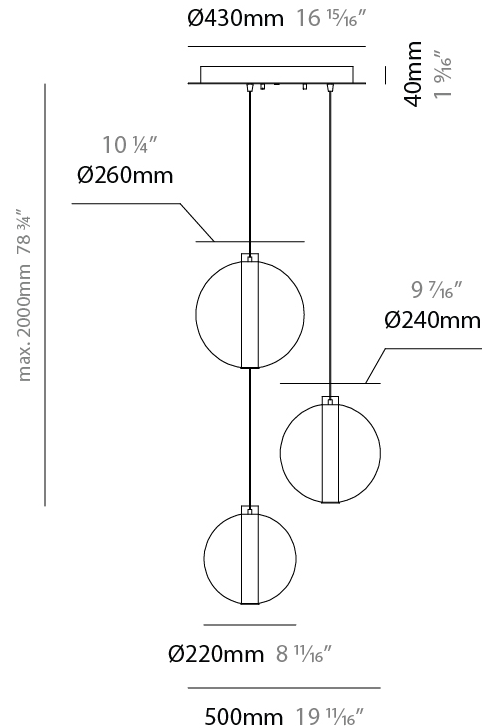

1. To build a product code in our configurator select the specify button on the base model # product page
2. To build a manual product code on this datasheet choose from the options listed below in blue font and add the suffix to the base model #

GENERAL

Series: Oscura Max
Subseries: Oscura Max - 3 Light Cluster
Brand: Cangini & Tucci
Division: Design
Mounting Type: Suspension
Mounting Location: Ceiling
Subcategory: Pendant

PHYSICAL

Shape: Round
Diameter (mm): 500
Diameter (in): 19 11/16
Height (mm): 500
Height (in): 19 11/16
Max. Overall Height (mm): 2500
Max. Overall Height (in): 98 7/16
Light Distribution: Omnidirectional
Weight (kg): 2.635
Weight (lbs): 5.81
Fixture Finish: AMB / BLK / BRZ / GLD / GRN / PNK / RGD / RUB / SKB / SMK / STE / TOB / TRA
Holder Finish: CHR / WHI / BLK / BCR
Accent Finish: PSS
Fixture Material: Glass / Metal
Cable Details: 2,000mm Transparent cable

ELECTRICAL

Lamp Type: LED (Zhaga Standard)
Input Wattage (W): 23.4
Total Output Wattage (W): 18
Dimming: Non-Dimmable
Driver Included: Yes
Driver Location: Integrated
Input Voltage (V): 120 - 277
Constant Current (MA): 500mA
Upon Request: Non-Dimming / Phase Dimming (120Vac only) / 0-10V Dimming

LED

Number of LEDs: 3
Color Temperature (°K): 2700 / 3000
Max. Delivered Lumen (lm): 2598
CRI: >90 CRI

OPTICAL

RATINGS AND CERTIFICATIONS

Certified By: Certified for North American Standards
IP rating: IP20