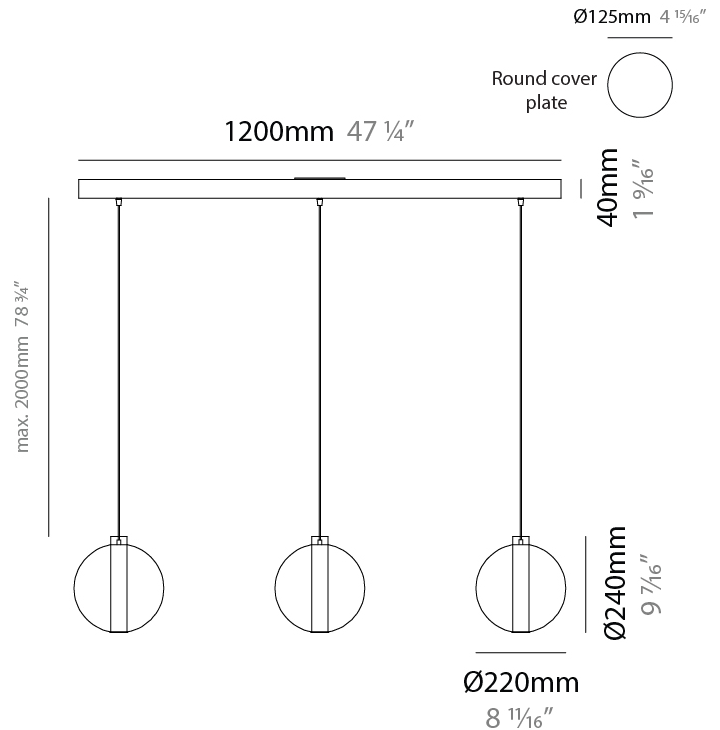

1. To build a product code in our configurator select the specify button on the base model # product page
2. To build a manual product code on this datasheet choose from the options listed below in blue font and add the suffix to the base model #

GENERAL

Series: Oscura Max
Subseries: Oscura Max - 3 Light Linear
Brand: Cangini & Tucci
Division: Design
Mounting Type: Suspension
Mounting Location: Ceiling
Subcategory: Pendant

PHYSICAL

Shape: Round
Diameter (mm): 220
Diameter (in): 8 11/16
Length (mm): 1200
Length (in): 47 1/4
Height (mm): 240
Height (in): 9 7/16
Max. Overall Height (mm): 2240
Max. Overall Height (in): 88 3/16
Light Distribution: Omnidirectional
Weight (kg): 3.400
Weight (lbs): 7.50
Fixture Finish: AMB / BLK / BRZ / GLD / GRN / PNK / RGD / RUB / SKB / SMK / STE / TOB / TRA
Holder Finish: CHR / WHI / BLK / BCR
Accent Finish: PSS
Fixture Material: Glass / Metal
Cable Details: 2,000mm Transparent cable

ELECTRICAL

Lamp Type: LED (Zhaga Standard)
Input Wattage (W): 23.4
Total Output Wattage (W): 18
Dimming: Non-Dimmable
Driver Included: Yes
Driver Location: Integrated
Input Voltage (V): 120 - 277
Constant Current (MA): 500mA
Upon Request: Non-Dimming / Phase Dimming (120Vac only) / 0-10V Dimming

LED

Number of LEDs: 3
Color Temperature (°K): 2700 / 3000
Max. Delivered Lumen (lm): 2598
CRI: >90 CRI

OPTICAL

RATINGS AND CERTIFICATIONS

Certified By: Certified for North American Standards
IP rating: IP20