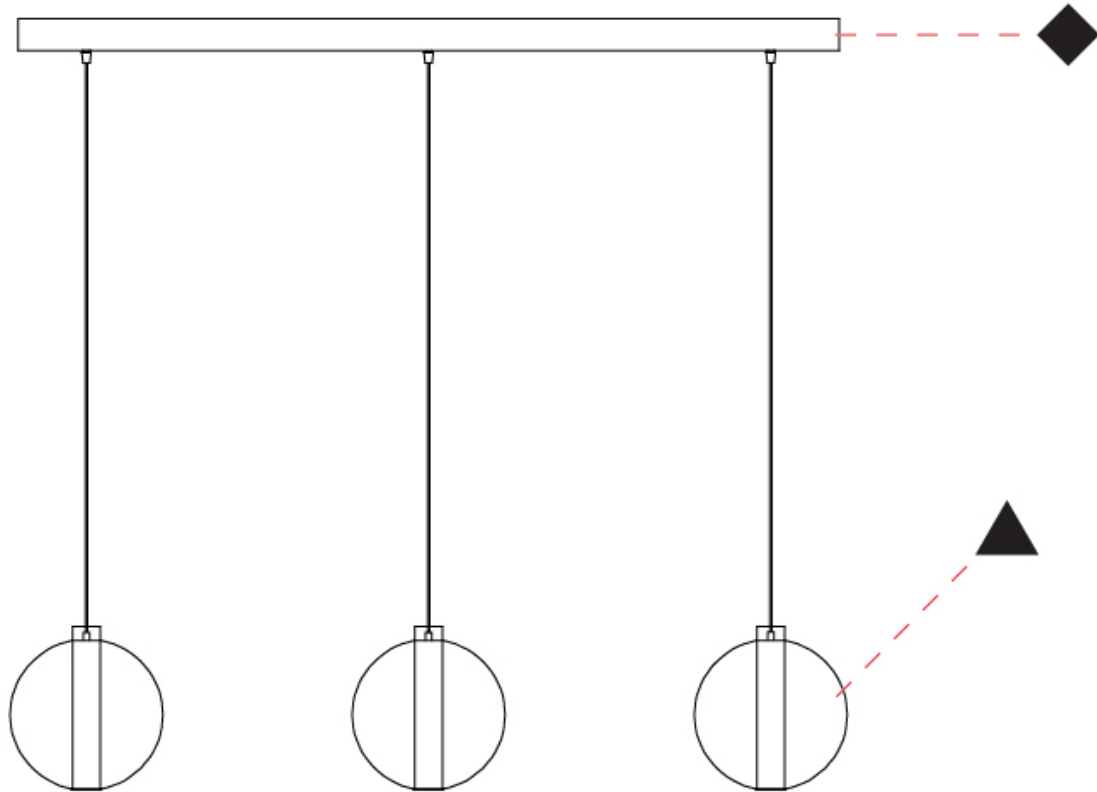

OSCURA MAX - 3 LIGHT LINEAR SUSPENSION

D141229-

PROJECT	_____
TYPE	_____
SPECIFIER	_____
QUANTITY	_____
DATE	_____

D