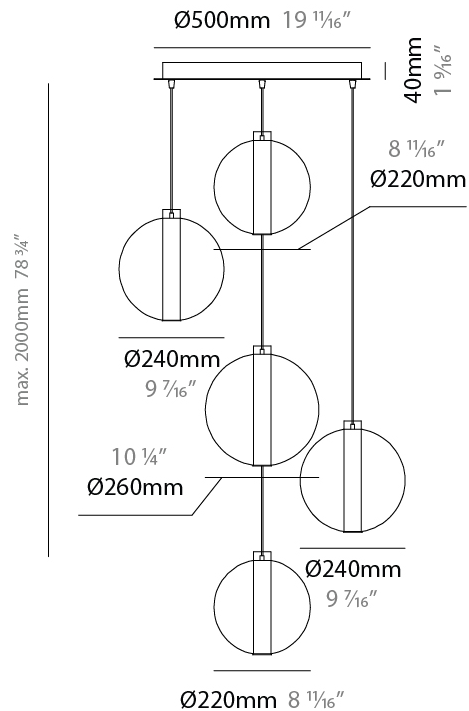

OSCURA MAX - 5 LIGHT CLUSTER SUSPENSION

D141228- : D141228-30K-CHR-STE

base number	Color Temperature	Finish Options	Finish Options

1. To build a product code in our configurator select the specify button on the base model # product page
2. To build a manual product code on this datasheet choose from the options listed below in blue font and add the suffix to the base model #

GENERAL

Series: Oscura Max
Subseries: Oscura Max - 5 Light Cluster
Brand: Cangini & Tucci
Division: Design
Mounting Type: Suspension
Mounting Location: Ceiling
Subcategory: Pendant

PHYSICAL

Shape: Round
Diameter (mm): 560
Diameter (in): 22 1/16
Height (mm): 560
Height (in): 22 1/16
Max. Overall Height (mm): 2560
Max. Overall Height (in): 100 13/16
Light Distribution: Omnidirectional
Weight (kg): 8.555
Weight (lbs): 18.86
Accent Finish: PSS
Fixture Material: Glass / Metal
Cable Details: 2,000mm Transparent cable

ELECTRICAL

Lamp Type: LED (Zhaga Standard)
Input Wattage (W): 39
Total Output Wattage (W): 30
Dimming: Non-Dimmable
Driver Included: Yes
Driver Location: Integrated
Input Voltage (V): 120 - 277
Constant Current (MA): 500mA
Upon Request: Non-Dimming / Phase Dimming (120Vac only) / 0-10V Dimming

LED

Number of LEDs: 5
Color Temperature (°K): 3000
Max. Delivered Lumen (lm): 4330
CRI: >90 CRI

OPTICAL

RATINGS AND CERTIFICATIONS

Certified By: Certified for North American Standards
IP rating: IP20