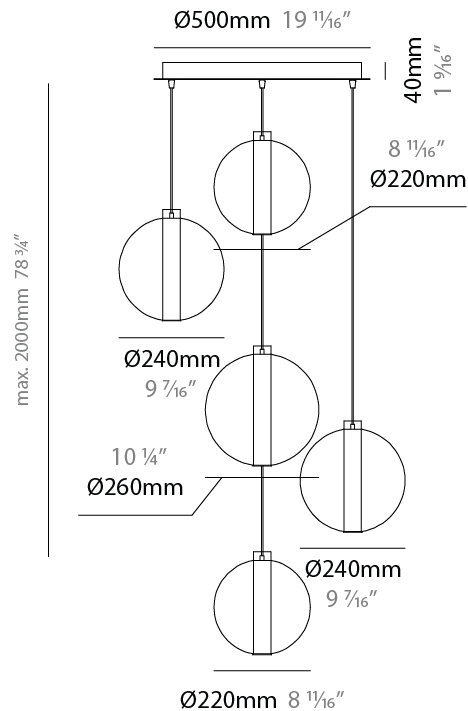

1. To build a product code in our configurator select the specify button on the base model # product page
2. To build a manual product code on this datasheet choose from the options listed below in blue font and add the suffix to the base model #

GENERAL

Series: Oscura Max
Subseries: Oscura Max - 5 Light Cluster
Brand: Cangini & Tucci
Division: Design
Mounting Type: Suspension
Mounting Location: Ceiling
Subcategory: Pendant

PHYSICAL

Shape: Round
Diameter (mm): 560
Diameter (in): 22 1/16
Height (mm): 560
Height (in): 22 1/16
Max. Overall Height (mm): 2560
Max. Overall Height (in): 100 13/16
Light Distribution: Omnidirectional
Weight (kg): 8.555
Weight (lbs): 18.86
Fixture Finish: AMB / BLK / BRZ / GLD / GRN / PNK / RGD / RUB / SKB / SMK / STE / TOB / TRA
Holder Finish: CHR / WHI / BLK / BCR
Accent Finish: PSS
Fixture Material: Glass / Metal
Cable Details: 2,000mm Transparent cable

ELECTRICAL

Number of Lamps: 5
Lamp Type: LED (Zhaga Standard)
Input Wattage (W): 39
Total Output Wattage (W): 30
Dimming: Non-Dimmable
Driver Included: Yes
Driver Location: Integrated
Input Voltage (V): 120 - 277
Constant Current (MA): 500mA
Upon Request: Non-Dimming / Phase Dimming (120Vac only) / 0-10V Dimming

LED

Number of LEDs: 5
Color Temperature (°K): 2700 / 3000
Max. Delivered Lumen (lm): 4330
CRI: >90 CRI

OPTICAL

RATINGS AND CERTIFICATIONS

Certified By: Certified for North American Standards
IP rating: IP20