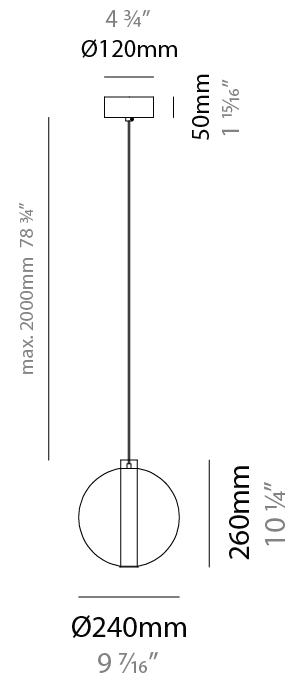

1. To build a product code in our configurator select the specify button on the base model # product page
2. To build a manual product code on this datasheet choose from the options listed below in blue font and add the suffix to the base model #

GENERAL

Series: Oscura Max
Subseries: Oscura Max - Monopoint
Brand: Cangini & Tucci
Division: Design
Mounting Type: Suspension
Mounting Location: Ceiling
Subcategory: Pendant

PHYSICAL

Shape: Round
Diameter (mm): 240
Diameter (in): 9 7/16
Height (mm): 260
Height (in): 10 1/4
Max. Overall Height (mm): 2260
Max. Overall Height (in): 89
Light Distribution: Omnidirectional
Weight (kg): 0.925
Weight (lbs): 2.04
Fixture Finish: [AMB](#) / [BLK](#) / [BRZ](#) / [GLD](#) / [GRN](#) / [PNK](#) / [RGD](#) / [RUB](#) / [SKB](#) / [SMK](#) / [STE](#) / [TOB](#) / [TRA](#)
Holder Finish: [CHR](#) / [WHI](#) / [BLK](#) / [BCR](#)
Fixture Material: Glass / Metal
Cable Details: 2,000mm Transparent cable

ELECTRICAL

Lamp Type: LED (Zhaga Standard)
Input Wattage (W): 7.8
Total Output Wattage (W): 6
Dimming: Non-Dimmable
Driver Included: Yes
Driver Location: Integrated
Input Voltage (V): 120 - 277
Constant Current (MA): 500mA
Upon Request: Non-Dimming / Phase Dimming (120Vac only) / 0-10V Dimming

LED

Color Temperature (°K): [2700](#) / [3000](#)
Max. Delivered Lumen (lm): 866
CRI: >90 CRI

OPTICAL

RATINGS AND CERTIFICATIONS

Certified By: Certified for North American Standards
IP rating: IP20

PROJECT
TYPE
SPECIFIER
QUANTITY
DATE